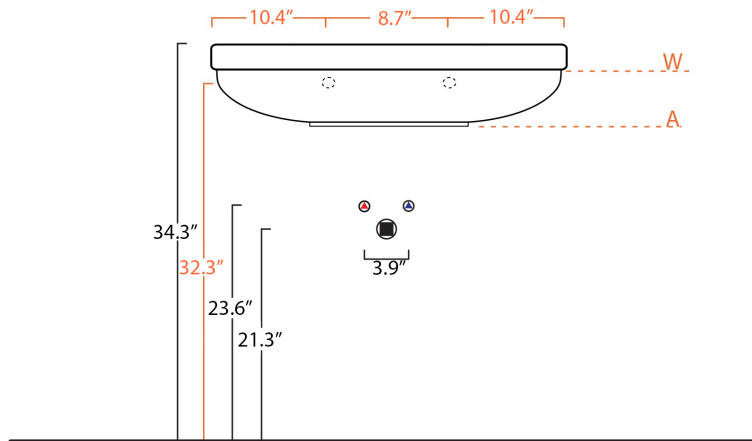

Dimensions Metric

1 inch = 2.54 cm

1 inch = 25.4 mm

WS[®]
BATH
COLLECTIONS

1051 Lea Drive - Collegeville, PA 19426
Tel. 215 513 9400 - Fax 610 831 0215

www.ws bathcollections.com - info@ws bathcollectins.com

○ = smaltato perimetralmente
all glazed sides

■ = non smaltato dietro
unglazed behind

U= sottopiano
undercounter
I = incasso
inset
A = appoggio
freestanding
W= sospeso
wall hung

Collection
Pqxc

Model |
Pqxc'97 "

Dimensions Metric

1 inch = 2.54 cm
1 inch = 25.4 mm

WS[®]
BATH
COLLECTIONS

1051 Lea Drive - Collegeville, PA 19426
Tel. 215 513 9400 - Fax 610 831 0215
www.wsbatchcollections.com - info@wsbatchcollections.com

MOUNTING HARDWARE

Wall-mount installation

Vessel/ countertop installation

Bolts

Silicone (*optional*)

Collection
Pqxc

Model |
Pqxc'97

Dimensions Metric
1 inch = 2.54 cm
1 inch = 25.4 mm