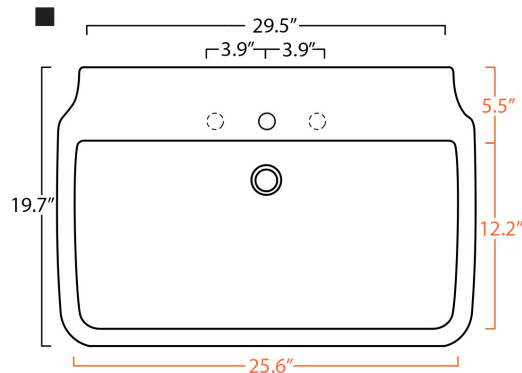

Dimensions Metric

1 inch = 2.54 cm

1 inch = 25.4 mm

WS[®]
BATH
COLLECTIONS

1051 Lea Drive - Collegeville, PA 19426
Tel. 215 513 9400 - Fax 610 831 0215

www.ws bathcollections.com - info@ws bathcollectins.com

○ = smaltato perimetralmente
all glazed sides

■ = non smaltato dietro
unglazed behind

U= sottopiano
undercounter
I = incasso
inset
A = appoggio
freestanding
W= sospeso
wall hung

Collection
Pqxc

Model |
Pqxc'97 "

Dimensions Metric

1 inch = 2.54 cm
1 inch = 25.4 mm

WS[®]
BATH
COLLECTIONS

1051 Lea Drive - Collegeville, PA 19426
Tel. 215 513 9400 - Fax 610 831 0215
www.wsbatchcollections.com - info@wsbatchcollections.com

MOUNTING HARDWARE

Wall-mount installation

Vessel/ countertop installation

Bolts

Silicone (*optional*)

Collection
Pqxc

Model |
Pqxc'97

Dimensions Metric
1 inch = 2.54 cm
1 inch = 25.4 mm