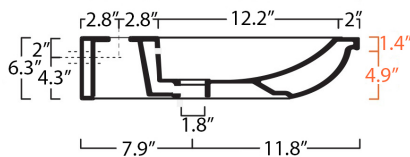

Dimensions Metric

1 inch = 2.54 cm

1 inch = 25.4 mm

WS[®]
BATH
COLLECTIONS

1051 Lea Drive - Collegeville, PA 19426
Tel. 215 513 9400 - Fax 610 831 0215

www.ws bathcollections.com - info@ws bathcollectins.com

○ = smaltato perimetralmente
all glazed sides

■ = non smaltato dietro
unglazed behind

U= sottopiano
undercounter
I = incasso
inset
A = appoggio
freestanding
W= sospeso
wall hung

Collection
Pqxc

Model |
Pqxc'97 "

Dimensions Metric

1 inch = 2.54 cm
1 inch = 25.4 mm

WS[®]
BATH
COLLECTIONS

1051 Lea Drive - Collegeville, PA 19426
Tel. 215 513 9400 - Fax 610 831 0215
www.wsbatchcollections.com - info@wsbatchcollections.com

MOUNTING HARDWARE

Wall-mount installation

Vessel/ countertop installation

Bolts

Silicone (*optional*)

Collection
Pqxc

Model |
Pqxc'97

Dimensions Metric
1 inch = 2.54 cm
1 inch = 25.4 mm